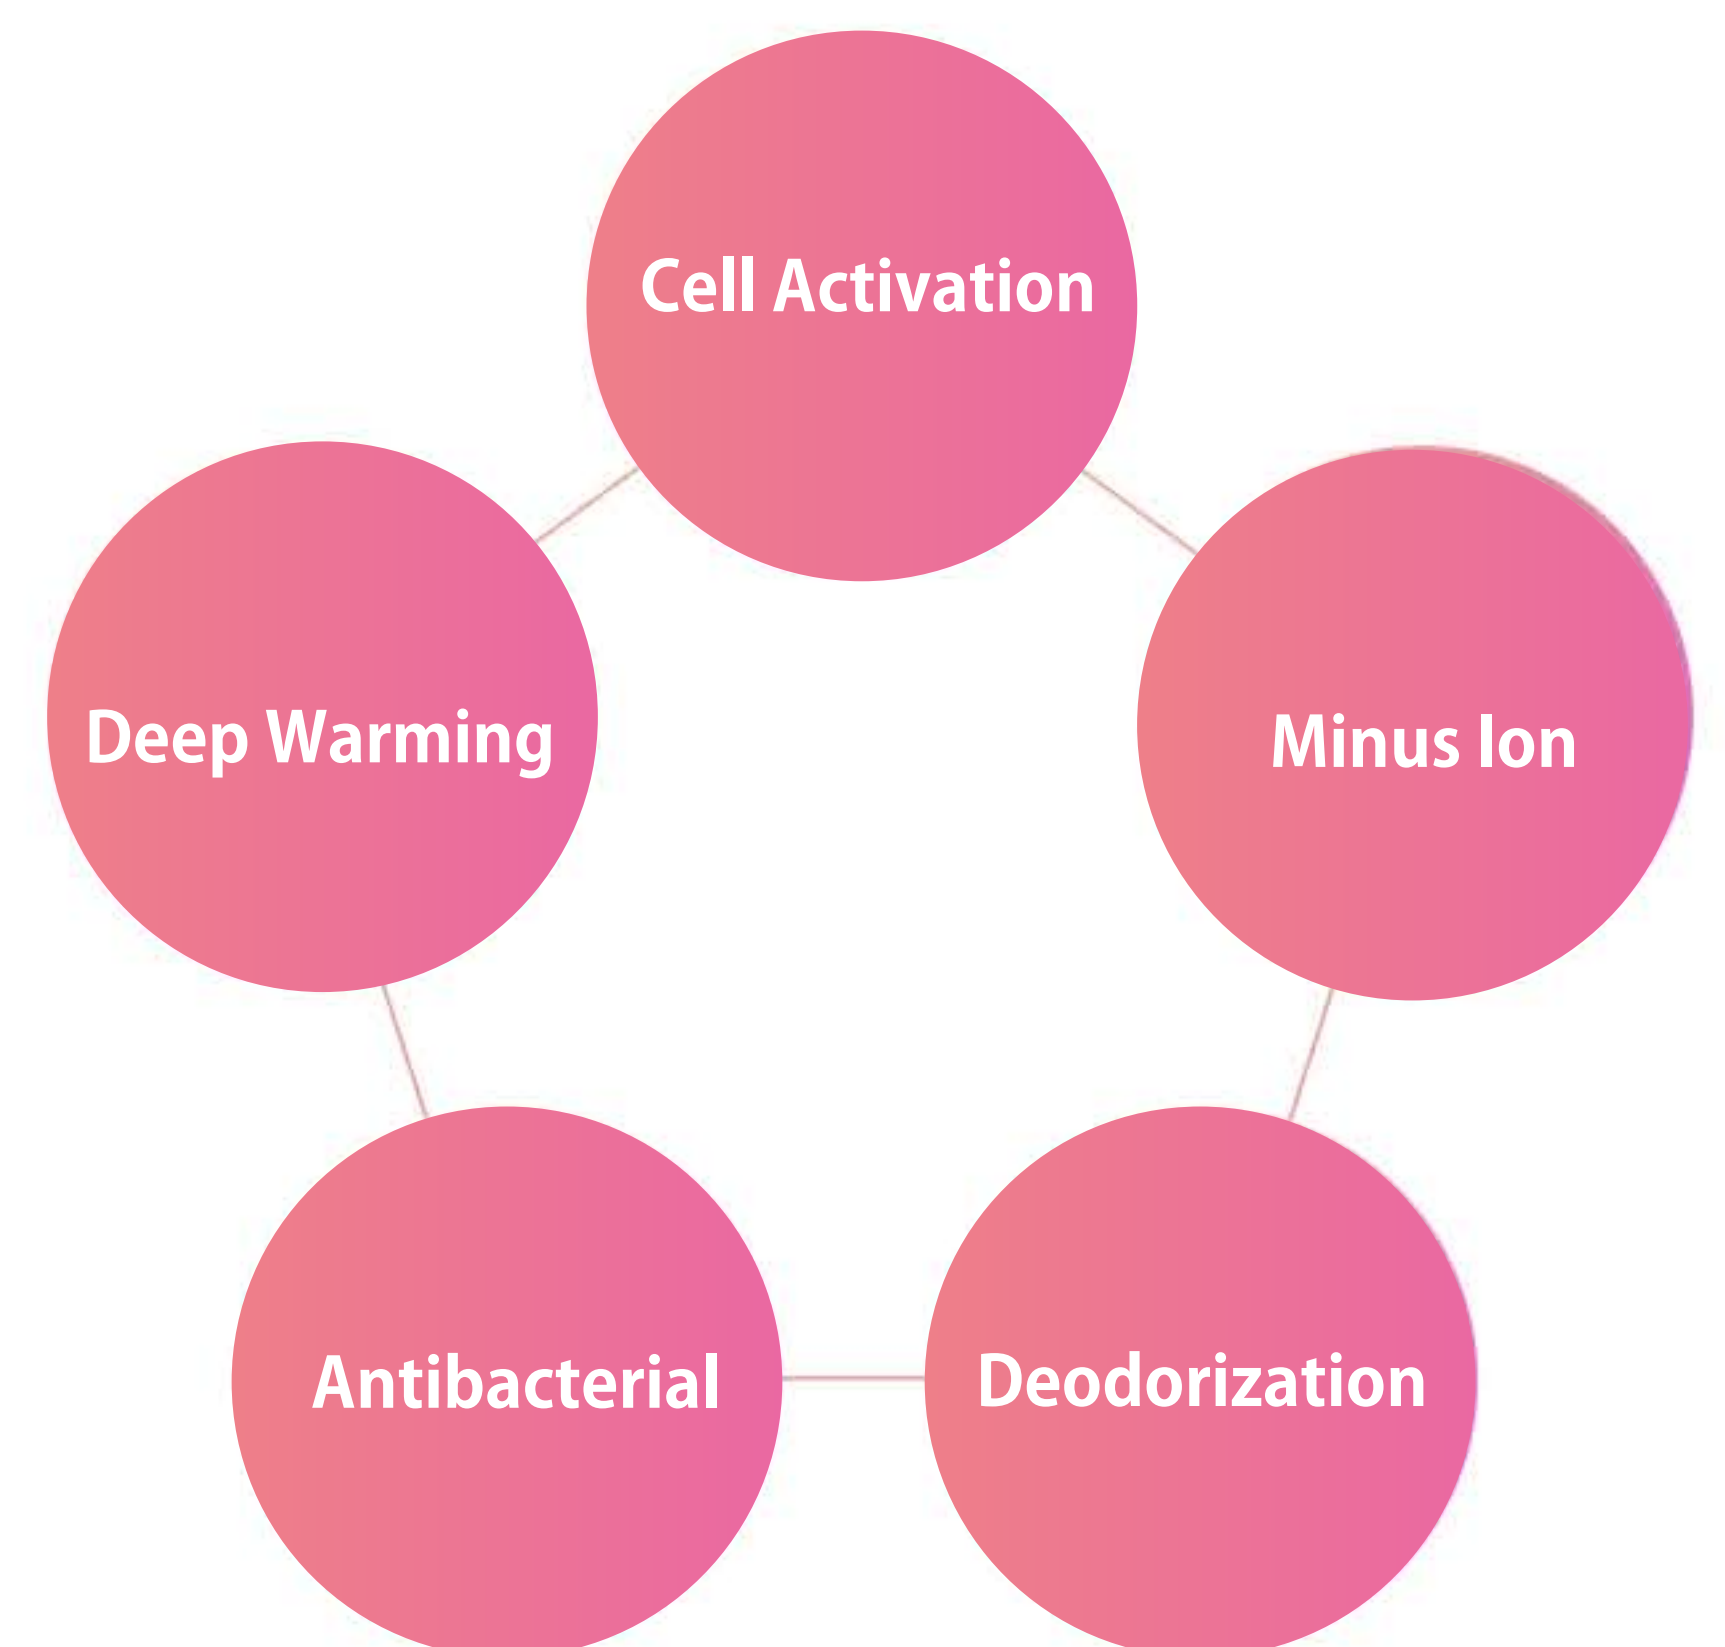

We utilize this unique stone in our health support products including PiDD's baths, gan-banyoku stone sauna rooms, stone sauna bathtubs, and stone sauna beds.

Currently, tenkouseki is actively used in diverse industries including agriculture, construction, health care, and beauty, while studies continue to discover new applications.

Unique new materials used in diverse industries

Tenkouseki has essential trace elements and growth-stimulating energy that supports wellness from both the inside (organs) and outside (skin) of our bodies on chemical and biological levels.

EPOCH-21 continues to search for ways to improve and expand its functions, and we have developed an original method to replicate its unique attributes in man-made products to deliver the maximum performance in a guaranteed and stable way across a variety of multiple use-case environments. This unique new material is gaining attention for its potential use in health care, beauty, and other industries.

[Our Products](#)

[ホーム](#) / [わたしたちについて](#) / [天香石について](#)

CONTACT

Please contact us with any inquiries or comments.
Our representative will contact you after your message is reviewed.
Please read our [Privacy Policy](#) before submitting your information.

[CONTACT](#)